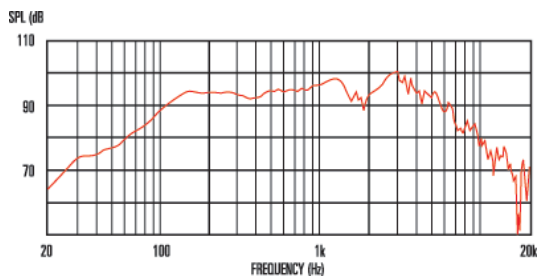

Eight 15

The Eight 15 is ideal for upgrading your bedroom blaster with authentic British tone. Well-balanced mids and highs complement a surprisingly meaty bottom end - it's just about the biggest sounding eight inch speaker we've ever heard!

8 Ω Frequency Response

General Specifications

Nominal diameter	8", 203mm
Power rating	15Wrms
Nominal impedance	8 Ω
Sensitivity	95dB
Chassis type	Pressed steel
Voice coil diameter	1", 25mm
Voice coil material	Round copper
Magnet type	Ceramic
Magnet weight	13oz, 0.37kg
Frequency range	100-5000Hz
Resonance frequency, Fs	109.7Hz
DC resistance, Re	6.4 Ω

Mounting Information

Cut-out diameter	7.2", 183mm
Diameter	8.1", 205mm
Magnet structure diameter	3.3", 85mm
Mounting slot dimensions	0.19x0.31", 5x8mm \emptyset
Mounting slot PCD	7.7", 195mm
Number of mounting slots	4
Overall depth	3.3", 82.6mm
Unit weight	2.2lb, 1kg