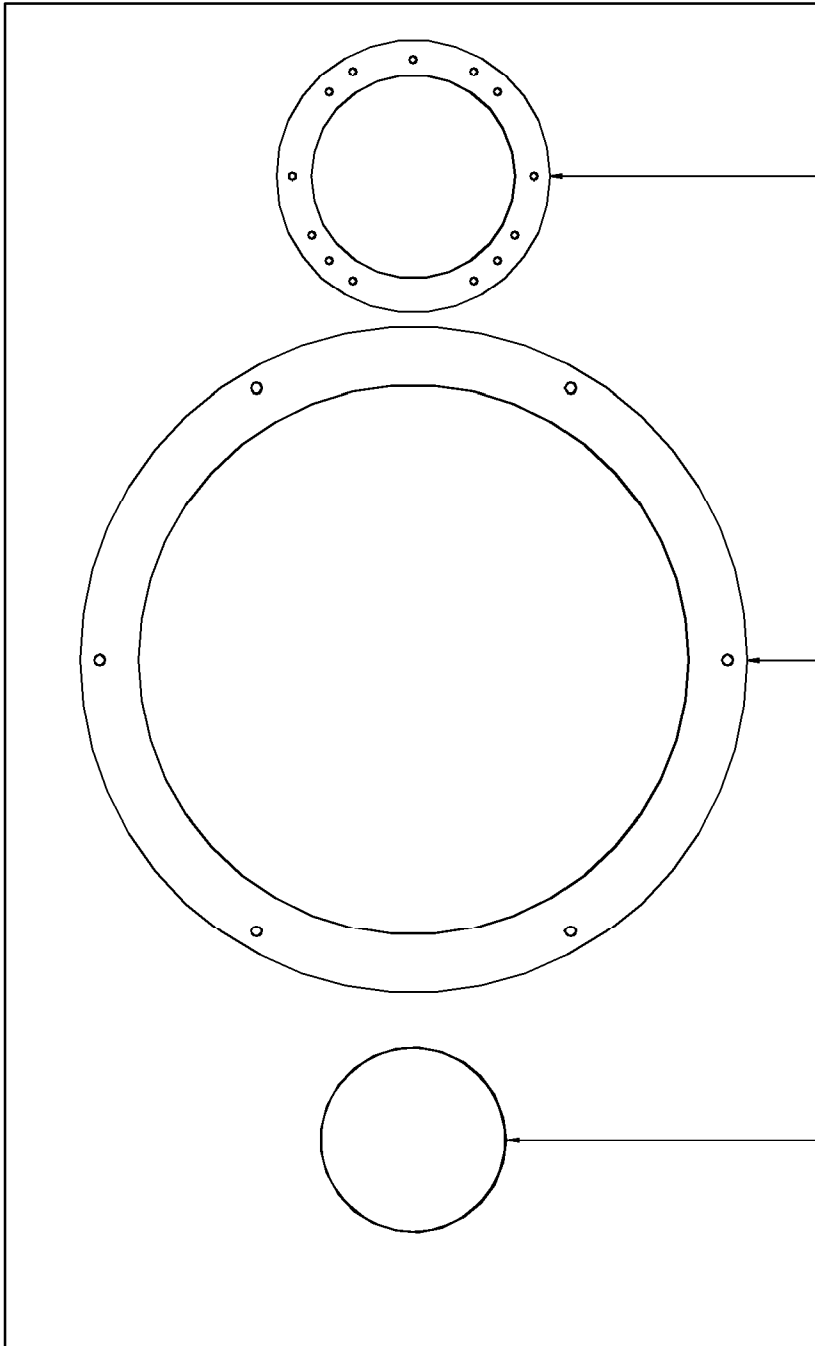

Morel
CAT408
ET448
ST728

SB Acoustics
SB26STCN
SB29RDCN

SEAS
W18E001
W18EX001
W18NX001
CA18RLY
CA18RNX
ER18RNX
L18RCY/P
L18RNX
U18RNX/P

BR/HP35
Streamline 45

www.compacbel.be / info@compacbel.be

Scale :	General tolerances :	Rev.	Date	Modification	Draw.	Approb.
Material :						
Surface finish :						
Final treatment :						
Date back to validity :	All dimensions are in :					